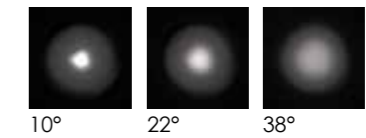

Wall Washer Double Side Wall Mounting Landscape Light QAMRA

333 258

LED Power	Colour Temp	Luminous
24V - 20W	3000K	2x1053 lm
120/240V - 20W	6000K	2x986 lm

LIGHT DISTRIBUTION

333 259

LED Power	Colour Temp	Luminous
24V - 26W	3000K	2x1289 lm
120/240V - 25,5W	6000K	2x1079 lm

LIGHT DISTRIBUTION

333 260

LED Power	Colour Temp	Luminous
24V - 40W	3000K	2x1795 lm
120/240V - 40,5W	6000K	2x1617 lm

LIGHT DISTRIBUTION

333 261

LED Power	Colour Temp	Luminous
24V - 11,5W	3000K	2x254 lm
120/240V - 12W	6000K	

LIGHT DISTRIBUTION

grey jet black white aluminium