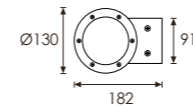

LIGHT DISTRIBUTION

333 260

LED Power	Colour Temp	Luminous
24V - 40W	3000K	2x1795 lm
120/240V - 40,5W	6000K	2x1617 lm