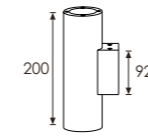

Wall Washer Double Side Wall Mounting Landscape Light QAMRA

333 258

LED Power	Colour Temp	Luminous
24V - 20W	3000K	2x1053 lm
120/240V - 20W	6000K	2x986 lm

LIGHT DISTRIBUTION

333 259

LED Power	Colour Temp	Luminous
24V - 26W	3000K	2x1289 lm
120/240V - 25,5W	6000K	2x1079 lm

LIGHT DISTRIBUTION

333 260

LED Power	Colour Temp	Luminous
24V - 40W	3000K	2x1795 lm
120/240V - 40,5W	6000K	2x1617 lm

LIGHT DISTRIBUTION

333 261

LED Power	Colour Temp	Luminous
24V - 11,5W	3000K	2x254 lm
120/240V - 12W	6000K	