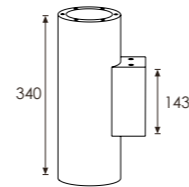

Wall Washer Double Side Wall Mounting Landscape Light QAMRA

333 258

LED Power	Colour Temp	Luminous
24V - 20W	3000K	2x1053 lm
120/240V - 20W	6000K	2x986 lm

LIGHT DISTRIBUTION

333 259

LED Power	Colour Temp	Luminous
24V - 26W	3000K	2x1289 lm
120/240V - 25,5W	6000K	2x1079 lm

LIGHT DISTRIBUTION

333 260

LED Power	Colour Temp	Luminous
24V - 40W	3000K	2x1795 lm
120/240V - 40,5W	6000K	2x1617 lm

LIGHT DISTRIBUTION

333 261

LED Power	Colour Temp	Luminous
24V - 11,5W	3000K	2x254 lm
120/240V - 12W	6000K	

LIGHT DISTRIBUTION

grey jet black white aluminium