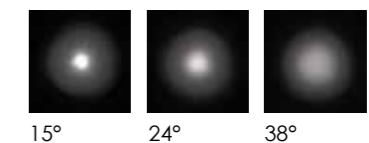

Wall Washer Double Side Wall Mounting Landscape Light QAMRA

333 258

LED Power	Colour Temp	Luminous
24V - 20W	3000K	2x1053 lm
120/240V - 20W	6000K	2x986 lm

LIGHT DISTRIBUTION

333 259

LED Power	Colour Temp	Luminous
24V - 26W	3000K	2x1289 lm
120/240V - 25,5W	6000K	2x1079 lm

LIGHT DISTRIBUTION

333 260

LED Power	Colour Temp	Luminous
24V - 40W	3000K	2x1795 lm
120/240V - 40,5W	6000K	2x1617 lm

LIGHT DISTRIBUTION

333 261

LED Power	Colour Temp	Luminous
24V - 11,5W	3000K	2x254 lm
120/240V - 12W	6000K	

LIGHT DISTRIBUTION

grey jet black white aluminium