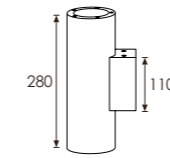

Wall Washer Double Side Wall Mounting Landscape Light QAMRA

333 258

LED Power	Colour Temp	Luminous
24V - 20W	3000K	2x1053 lm
120/240V - 20W	6000K	2x986 lm

LIGHT DISTRIBUTION

333 259

LED Power	Colour Temp	Luminous
24V - 26W	3000K	2x1289 lm
120/240V - 25,5W	6000K	2x1079 lm

LIGHT DISTRIBUTION

333 260

LED Power	Colour Temp	Luminous
24V - 40W	3000K	2x1795 lm
120/240V - 40,5W	6000K	2x1617 lm

LIGHT DISTRIBUTION

333 261

LED Power	Colour Temp	Luminous
24V - 11,5W	3000K	2x254 lm
120/240V - 12W	6000K	

LIGHT DISTRIBUTION

grey jet black white aluminium