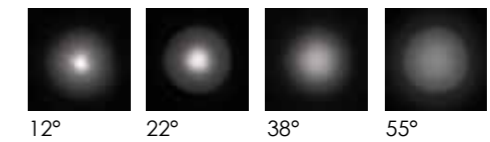

Wall Washer Double Side Wall Mounting Landscape Light QAMRA

333 258

LED Power	Colour Temp	Luminous
24V - 20W	3000K	2x1053 lm
120/240V - 20W	6000K	2x986 lm

LIGHT DISTRIBUTION

333 259

LED Power	Colour Temp	Luminous
24V - 26W	3000K	2x1289 lm
120/240V - 25,5W	6000K	2x1079 lm

LIGHT DISTRIBUTION

333 260

LED Power	Colour Temp	Luminous
24V - 40W	3000K	2x1795 lm
120/240V - 40,5W	6000K	2x1617 lm

LIGHT DISTRIBUTION

333 261

LED Power	Colour Temp	Luminous
24V - 11,5W	3000K	2x254 lm
120/240V - 12W	6000K	

LIGHT DISTRIBUTION

grey jet black white aluminium