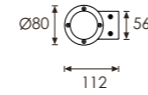

Wall Washer Double Side Wall Mounting Landscape Light QAMRA

333 258

LED Power	Colour Temp	Luminous
24V - 20W	3000K	2x1053 lm
120/240V - 20W	6000K	2x986 lm

LIGHT DISTRIBUTION

333 259

LED Power	Colour Temp	Luminous
24V - 26W	3000K	2x1289 lm
120/240V - 25,5W	6000K	2x1079 lm