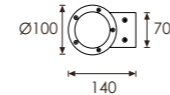

Wall Washer Double Side Wall Mounting Landscape Light QAMRA

333 258

LED Power	Colour Temp	Luminous
24V - 20W	3000K	2x1053 lm
120/240V - 20W	6000K	2x986 lm

LIGHT DISTRIBUTION

333 259

LED Power	Colour Temp	Luminous
24V - 26W	3000K	2x1289 lm
120/240V - 25,5W	6000K	2x1079 lm