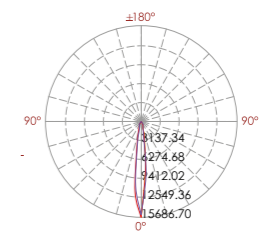

Wall Washer Double Side Wall Mounting Landscape Light QAMRA

333 258

LED Power	Colour Temp	Luminous
24V - 20W	3000K	2x1053 lm
120/240V - 20W	6000K	2x986 lm

LIGHT DISTRIBUTION

333 259

LED Power	Colour Temp	Luminous
24V - 26W	3000K	2x1289 lm
120/240V - 25,5W	6000K	2x1079 lm

LIGHT DISTRIBUTION

333 260

LED Power	Colour Temp	Luminous
24V - 40W	3000K	2x1795 lm
120/240V - 40,5W	6000K	2x1617 lm

LIGHT DISTRIBUTION

333 261

LED Power	Colour Temp	Luminous
24V - 11,5W	3000K	2x254 lm
120/240V - 12W	6000K	

LIGHT DISTRIBUTION

grey jet black white aluminium