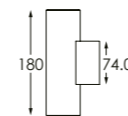

Wall Washer Double Side Wall Mounting Landscape Light QAMRA

333 258

LED Power	Colour Temp	Luminous
24V - 20W	3000K	2x1053 lm
120/240V - 20W	6000K	2x986 lm

LIGHT DISTRIBUTION

333 259

LED Power	Colour Temp	Luminous
24V - 26W	3000K	2x1289 lm
120/240V - 25,5W	6000K	2x1079 lm

LIGHT DISTRIBUTION

333 260

LED Power	Colour Temp	Luminous
24V - 40W	3000K	2x1795 lm
120/240V - 40,5W	6000K	2x1617 lm

LIGHT DISTRIBUTION

333 261

LED Power	Colour Temp	Luminous
24V - 11,5W	3000K	2x254 lm
120/240V - 12W	6000K	