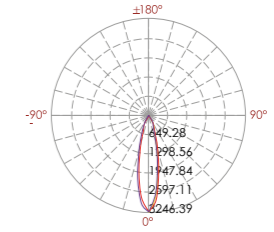

Wall Washer Double Side Wall Mounting Landscape Light QAMRA

333 258

LED Power	Colour Temp	Luminous
24V - 20W	3000K	2x1053 lm
120/240V - 20W	6000K	2x986 lm

LIGHT DISTRIBUTION

333 259

LED Power	Colour Temp	Luminous
24V - 26W	3000K	2x1289 lm
120/240V - 25,5W	6000K	2x1079 lm

LIGHT DISTRIBUTION

333 260

LED Power	Colour Temp	Luminous
24V - 40W	3000K	2x1795 lm
120/240V - 40,5W	6000K	2x1617 lm

LIGHT DISTRIBUTION

333 261

LED Power	Colour Temp	Luminous
24V - 11,5W	3000K	2x254 lm
120/240V - 12W	6000K	