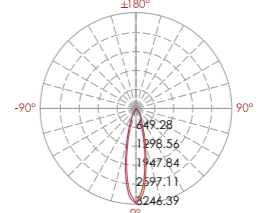

Wall Washer Double Side Wall Mounting Landscape Light QAMRA

333 258

LED Power	Colour Temp	Luminous
24V - 20W	3000K	2x1053 lm
120/240V - 20W	6000K	2x986 lm

LIGHT DISTRIBUTION

333 259

LED Power	Colour Temp	Luminous
24V - 26W	3000K	2x1289 lm
120/240V - 25,5W	6000K	2x1079 lm

LIGHT DISTRIBUTION

333 260

LED Power	Colour Temp	Luminous
24V - 40W	3000K	2x1795 lm
120/240V - 40,5W	6000K	2x1617 lm

LIGHT DISTRIBUTION

333 261

LED Power	Colour Temp	Luminous
24V - 11,5W	3000K	2x254 lm
120/240V - 12W	6000K	