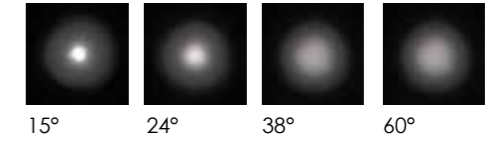

Wall Washer Double Side Wall Mounting Landscape Light QAMRA

333 258

LED Power	Colour Temp	Luminous
24V - 20W	3000K	2x1053 lm
120/240V - 20W	6000K	2x986 lm

LIGHT DISTRIBUTION

333 259

LED Power	Colour Temp	Luminous
24V - 26W	3000K	2x1289 lm
120/240V - 25,5W	6000K	2x1079 lm

LIGHT DISTRIBUTION

333 260

LED Power	Colour Temp	Luminous
24V - 40W	3000K	2x1795 lm
120/240V - 40,5W	6000K	2x1617 lm

LIGHT DISTRIBUTION

333 261

LED Power	Colour Temp	Luminous
24V - 11,5W	3000K	2x254 lm
120/240V - 12W	6000K	

LIGHT DISTRIBUTION

grey jet black white aluminium