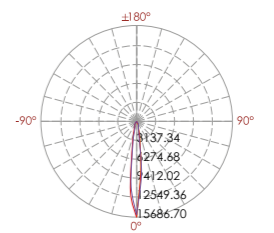

Wall Washer Double Side Wall Mounting Landscape Light QAMRA

333 258

LED Power	Colour Temp	Luminous
24V - 20W	3000K	2x1053 lm
120/240V - 20W	6000K	2x986 lm

LIGHT DISTRIBUTION

333 259

LED Power	Colour Temp	Luminous
24V - 26W	3000K	2x1289 lm
120/240V - 25,5W	6000K	2x1079 lm

LIGHT DISTRIBUTION

333 260

LED Power	Colour Temp	Luminous
24V - 40W	3000K	2x1795 lm
120/240V - 40,5W	6000K	2x1617 lm

LIGHT DISTRIBUTION

333 261

LED Power	Colour Temp	Luminous
24V - 11,5W	3000K	2x254 lm
120/240V - 12W	6000K	